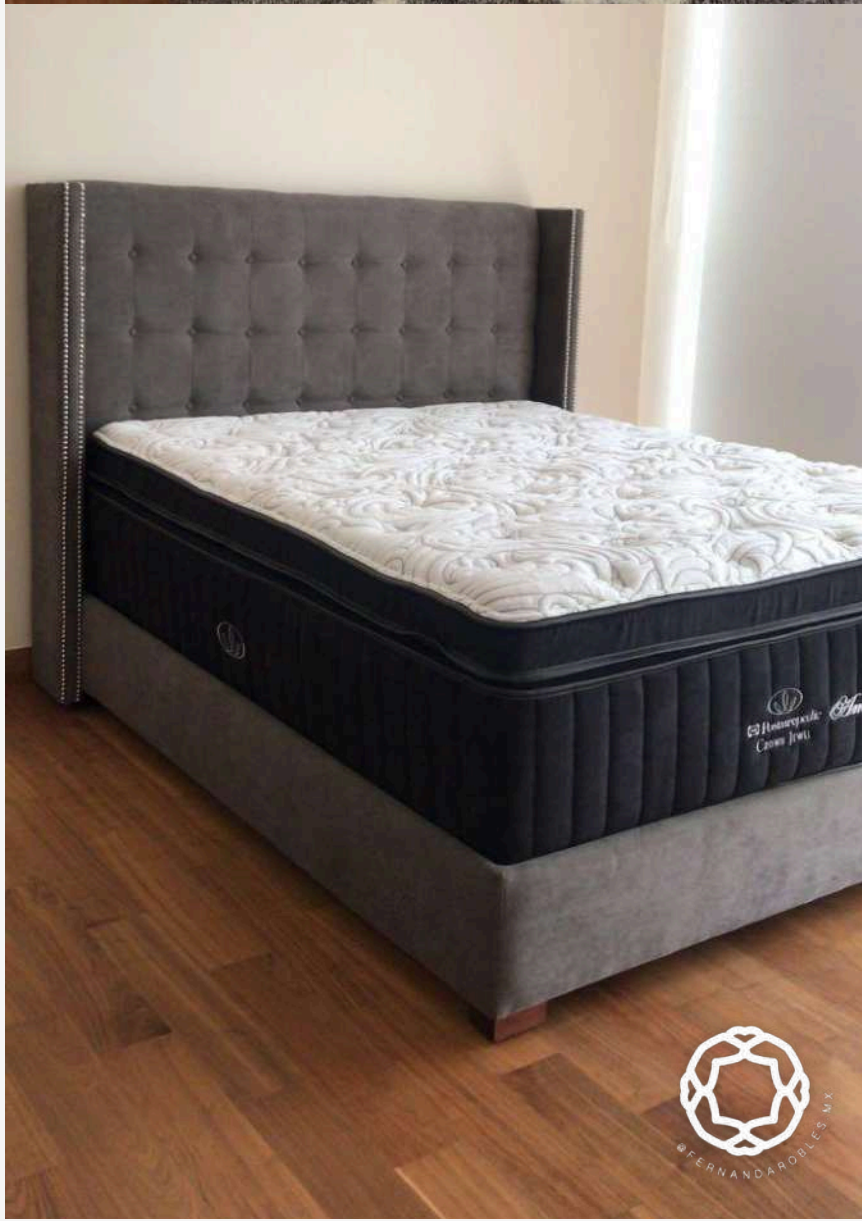

Cama Roberta

Esta cama, su base es de madera solida tapizada con tela, con un respaldo diseño capitón moderno y laterales a los lados con remaches color plata o bronce.

Medidas de la cabecera:
1.50m de alto.

Medidas de alto de la base:
.30 cm

King size:

$17,500.00 MXN

Queen size:

$16,500.00 MXN

Matrimonial:

$15,500.00 MXN

Individual:

$14,500.00 MXN

Para mayor info:

333 576 4644

contacto@fernandarobles.com.mx

www.fernandarobles.com.mx